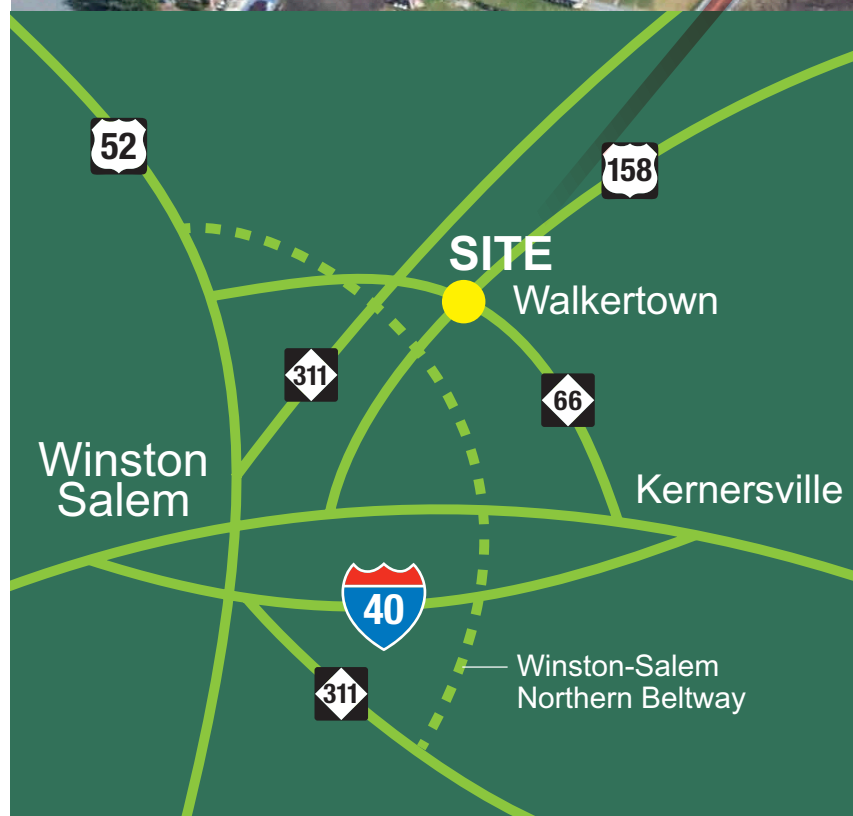

WALKERTOWN LANDING

WALKERTOWN, NC

LAST AVAILABLE PARCEL

.485 acres / 21,150 sq ft

90' frontage on US Hwy 158

Graded, Utilities

\$16.54 sq ft

\$350,000